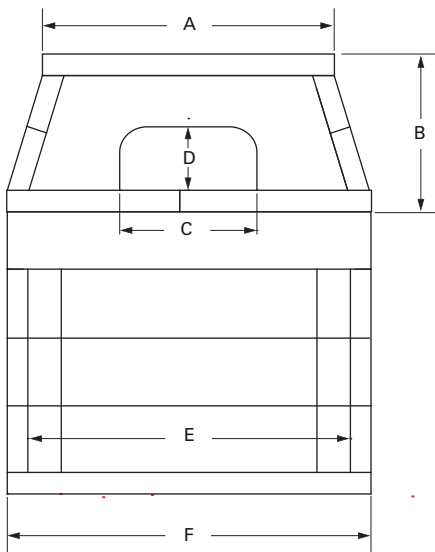

Specifications

Iso'ven with Storage Base

Front View

Side View

Front View	A	B	C	D	E	F
	43"	22"	20"	10"	48 1/2"	53"

Side View	G	H	I	J	K	L	M	N	O	P
	61 1/2"	17 3/4"	16"	31 1/2"	9 1/2"	28"	8"	3"	3"	13 3/4"

Iso'ven without Storage Base

Front View	A	B	C	D	F
	43"	22"	20"	10"	53"

Side View	G	H	I	L	N	O	P
	22"	17 3/4"	16"	42 3/4"	3"	3"	13 3/4"