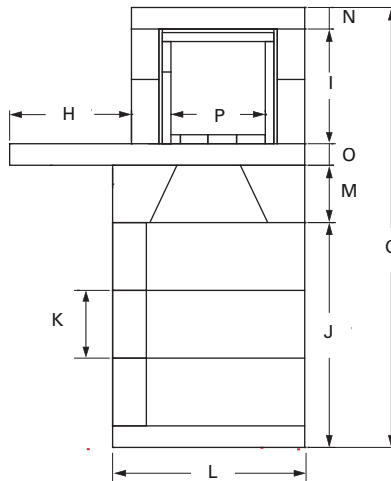

Specifications

Iso'ven with Storage Base

Front View

Side View

Front View	A	B	C	D	E	F
	43"	22"	20"	10"	48 1/2"	53"

Side View	G	H	I	J	K	L	M	N	O	P
	61 1/2"	17 3/4"	16"	31 1/2"	9 1/2"	28"	8"	3"	3"	13 3/4"

Iso'ven without Storage Base

Front View	A	B	C	D	F
	43"	22"	20"	10"	53"

Side View	G	H	I	L	N	O	P
	22"	17 3/4"	16"	42 3/4"	3"	3"	13 3/4"